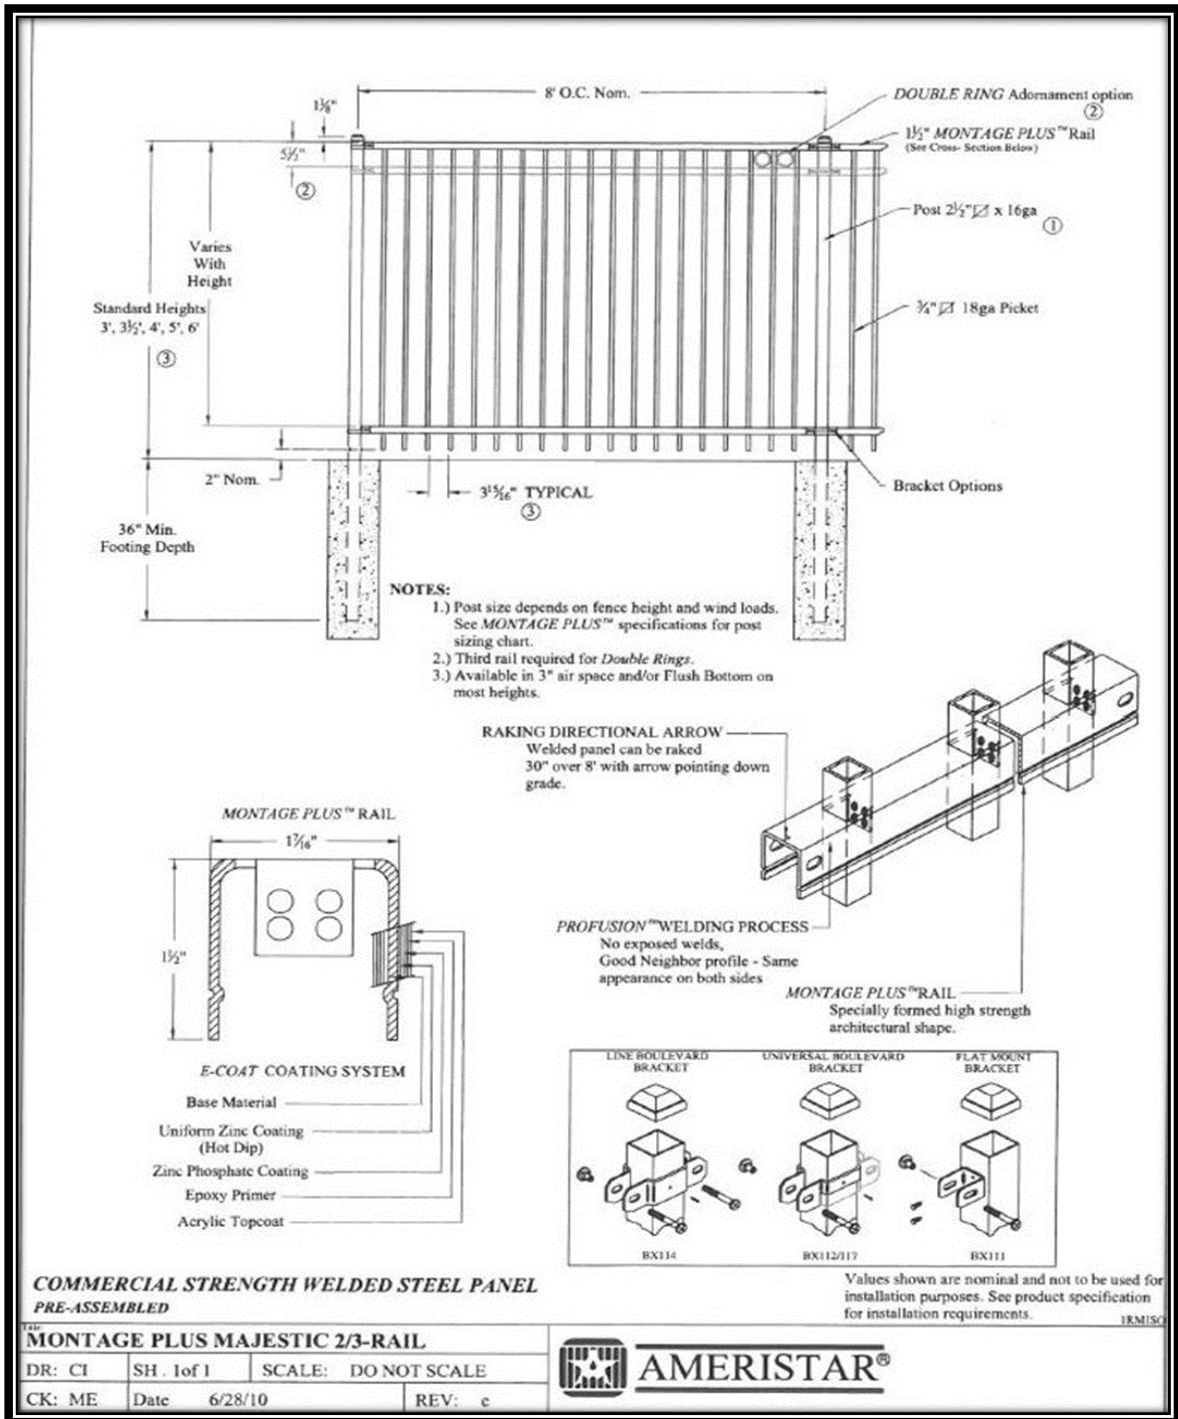

MONTAGE PLUS Commercial Grade Ornamental Fence