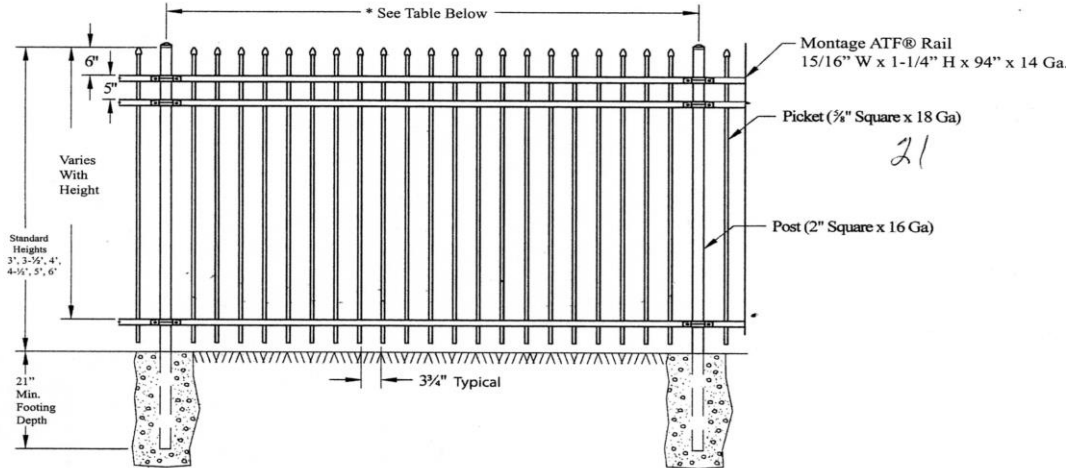

Montage ATF Ornamental Iron

TYPICAL PANEL DRAWING
(Classic Style shown; Genesis and Majestic also available)

Span	8' Nominal (94" Rail)			
Post Size	2"	2"	2"	2"
Bracket Type	Montage ATF® Universal Boulevard (BB102)	Montage ATF® Line Boulevard (BB104)	Montage ATF® Flat Mount (BB105)	Montage ATF® Swivel (BB106)
Post Settings ± 1/2" O.C.	96-3/4"	96-3/4"	96-3/4"	96-3/4" *

* Note: When using swivel brackets on either or both ends of a panel installation, care must be taken to ensure the spacing between post & adjoining pickets meets applicable codes. This may require trimming one or both ends of the panel as needed.