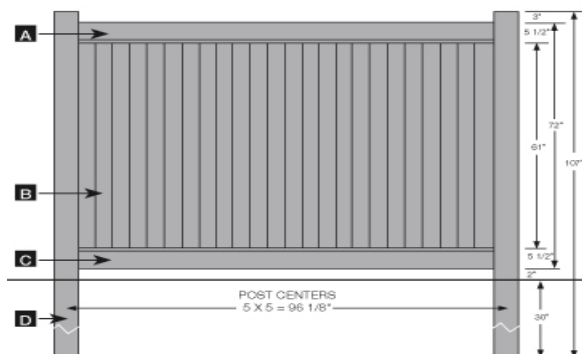

Since 1921

Certainteed ~ Bufftech
6' High Lexington
(Smooth Finish)

* = Stock Item

	White		Almond	
	Price	P/N	Price	P/N
8' Wide x 6' High Section (A) (B) (C) 218560 <i>Must Install With "2" Screwed In End Channels To Maintain Warranty</i>		04-08X06		05-08X06

(D) Line Post 5" x 5" x 96" x .135" Wall 536024	04-LXLIN	05-LXLIN
End Post 5" x 5" x 96" x .135"	04-LXEND	05-LXEND
Corner Post 5" x 5" x 96" x .135"	04-LXCNR	05-LXCNR
Blank Post 5" x 5" x 96" x .135"	04-LXBNK	05-LXBNK
3-Way Post 5" x 5" x 96" x .135"	04-LX3WY	05-LX3WY
Aluminum End/Gate Post Stiffner	96-LXMPS	96-LXMPS
Steel Gate Post Stiffner	96-S5596	96-S5596
EZ Set Bracket For 1-7/8" Post ~ Pair B-71414	96-EZBKT	96-EZBKT

Price Estimate Per Lineal Foot		
Add For Terminal Post, Caps & Gates		

*** Gate**

50-1/2" Gate - Actual Width. Add 1-3/4" For Standard Hinge & Latch. <i>* Includes Gate Hardware (1)</i>	04-LX506	05-LX506
--	----------	----------

Since 1921

**"WHITE VINYL"
POST & RAIL FENCE**

Complete Post & Rail Fence ~ Price Estimate Per Lineal Foot

Includes: 5" x 5" x .130" Line Post, 8' Spacing ; 16' x .080" Rails; Interior Caps.

* Add For End, Corner & Gate Post.