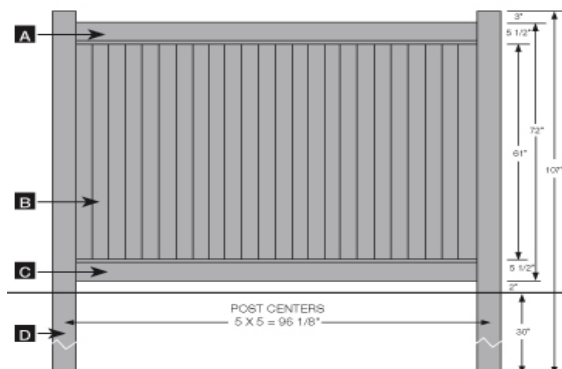

Since 1921

Certa Grain
6' Privacy Fence
(Textured Finish)

	Sierra Blend		Artic Blend	
	Price	P/N	Price	P/N
8' Wide x 6' High Section (A) (B) (C) 30648 <i>Must Install With "2" Screwed In End Channels To Maintain Warranty</i>		08-08S06		07-08A06
(D) Line Post 5" x 5" x 96" x .170" Wall 536024 End Post 5" x 5" x 96" x .170" Wall Corner Post 5" x 5" x 96" x .170" Wall Blank Post 5" x 5" x 96" x .170" Wall 3-Way Post 5" x 5" x 96" x .170" Wall Aluminum End/Gate Post Stiffner Steel Gate Post Stiffner EZ Set Bracket For 1-7/8" Post ~ Pair B-71414		08-SCLIN 08-SCEND 08-SCCNR 08-SCBNK 08-SC3WY 96-PSALM 96-S5596 96-EZBKT		07-ACLIN 07-ACEND 07-ACCNR 07-ACBNK 07-AC3WY 96-PSALM 96-S5596 96-EZBKT
Flat Top Cap ~ Standard #70444 Flat Cap External Internal #70441 New England Cap #70459		08-EXCAP 08-EXCAP 08-NECAP		07-EXCAP 07-EXCAP 07-NECAP
(B) Fence Fill Kit .050" Wall (8 pk) 5/8" x 11-3/8" x 51-3/4" Picket End Channel 5/8" x 60-7/8" 17961		08-SCPKT 08-SBEND		07-ACPKT 07-ABEND
(A) Top Rail w/Steel Channel 2" x 6" x 95" x .090" Wall (C) Bottom Rail w/Steel Channel 2" x 6" x 95" x .090" Wall Lok-Rings (Bag - 24)		08-SCURL 08-SCURL 96-LRING		07-ACURL 07-ACURL 96-LRING

Price Estimate Per Lineal Foot Add For Terminal Post, Caps & Gates		

* Gates

50-1/2" Gate - Actual Width. Add 1-3/4" For Standard Hinge & Latch. <i>* Includes Gate Hardware (1)</i>	08-SC506	07-AC506
Gate Uprights ~ Only. Add for Fence Section, Hinges & latch. Gate Extensions / Pair - Up To 72" Wide HD Tru Close Hinge ~ Multi Adjust TCHD MA 1 Lockable Latch With External Access Kit LLAAB Drop Pin Kit ~ For Double Swing Gates	08-SCKIT 08-CRTKT PH-TRUHV GL-LOKKL 96-DDKIT	07-ACKIT 08-CRTKT PH-TRUHV GL-LOKKL 96-DDKIT